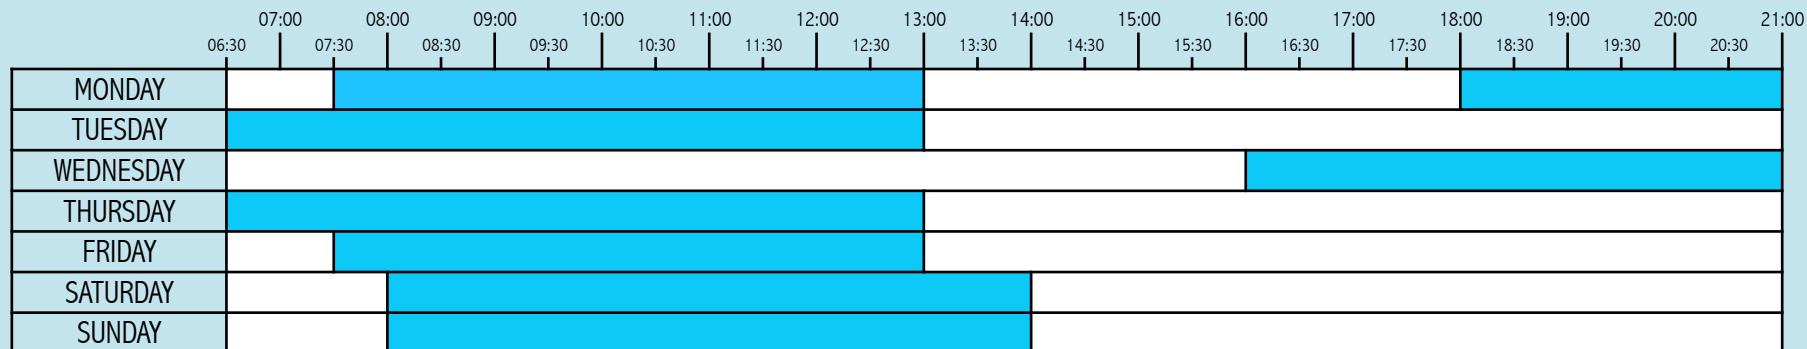

Summer Season – 1st April to 31st October

During the summer season, Saturday & Sunday afternoon sessions are split into 2 sessions (13.00 – 15.00 & 15.00 – 17.00)

Winter Season – 1st November to 31st March

- All pool admissions prices are for one session
- On busy days there may be queues for public sessions.
- Once we reach capacity, customers are admitted on a one-out one-in basis.
- Spectators will be charged at £3, on busy days spectators will be subject to full price admission due to capacity restrictions.
- The pool may run additional activities alongside the advertised sessions. This may affect the number of lanes or space available during your session.
- All sessions finish 10 minutes before the advertised start time of the next session, so the pool and surrounding area can be cleared; on busy days this includes season tickets sessions.
- All customers will be required to leave the pool, but they are welcome to re-enter (in turn) for the next eligible session, subject to sufficient capacity. Non season ticket holders would have to pay again.
- We endeavour to maintain a consistent water temperature of 28°C/82°F, sometimes our ability to do so is affected by conditions out of our control. We will update the pool homepage if the temperature drops below 26°C.