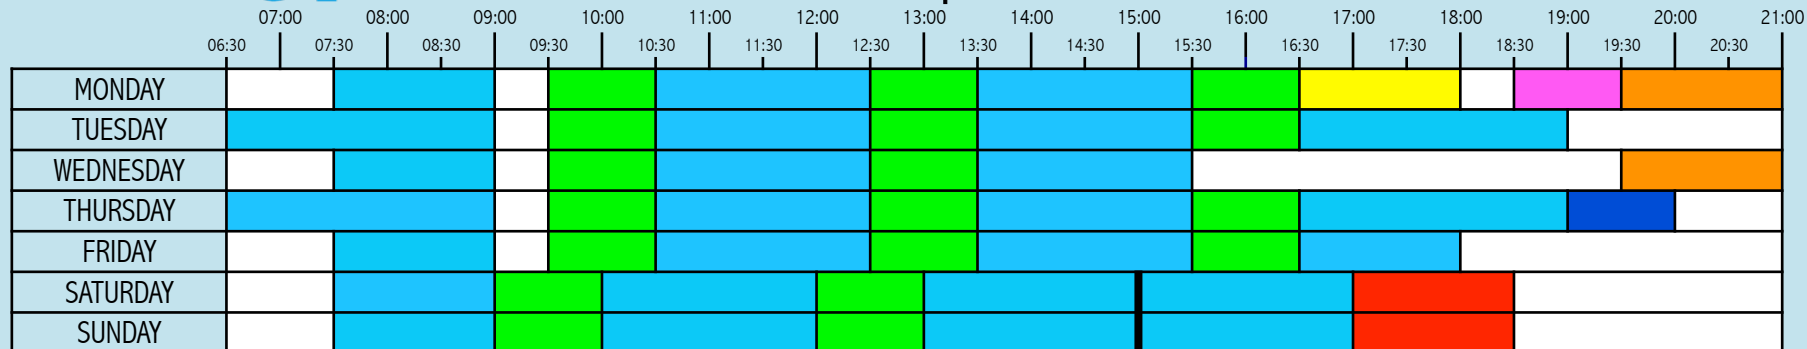

Summer Season – 1st April to 31st October

During the summer season, Saturday & Sunday afternoon sessions are split into 2 sessions (13.00 – 15.00 & 15.00 – 17.00)

Winter Season – 1st November to 31st March

- All pool admissions prices are for one session
- On busy days there may be queues for public sessions.
- Once we reach capacity, customers are admitted on a one-out one-in basis.
- Spectators will be charged at £3, on busy days spectators will be subject to full price admission due to capacity restrictions.
- The pool may run additional activities alongside the advertised sessions. This may affect the number of lanes or space available during your session.
- All sessions finish 10 minutes before the advertised start time of the next session, so the pool and surrounding area can be cleared; on busy days this includes season tickets sessions.
- All customers will be required to leave the pool, but they are welcome to re-enter (in turn) for the next eligible session, subject to sufficient capacity. Non season ticket holders would have to pay again.
- We endeavour to maintain a consistent water temperature of 28°C/82°F, sometimes our ability to do so is affected by conditions out of our control. We will update the pool homepage if the temperature drops below 26°C.